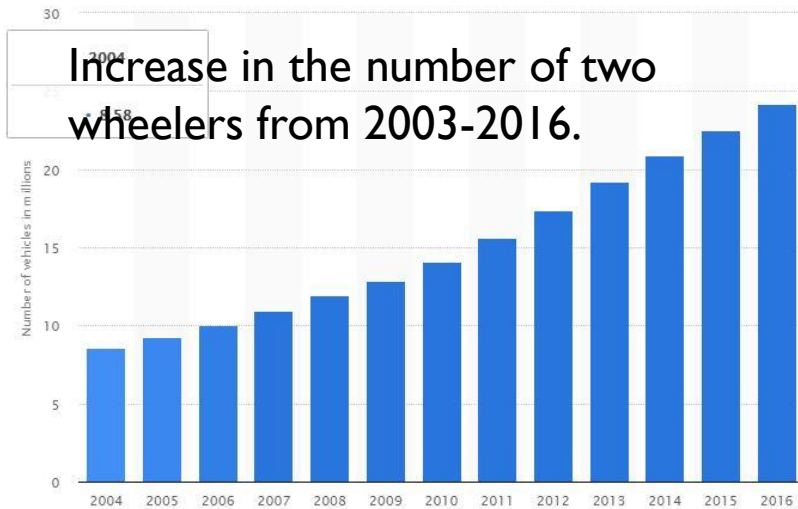

Project suggestion – 4 – impact of petrol on environment

- Hike in the number of two wheelers.