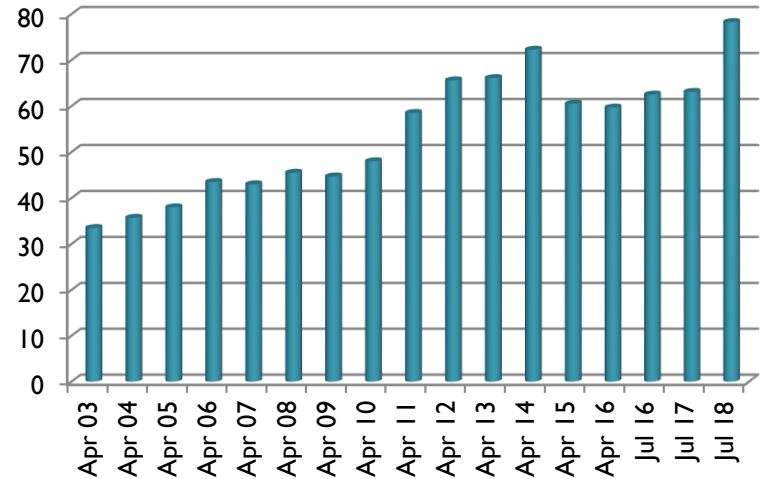

Scope of reuse

Prior permission?

Is there any advantage/use in placing a flex?

Project suggestion – 4 – impact of petrol on environment

- Hike in the number of two wheelers.

Petrol (Rs/Litre)

Zooming Ahead

Sales In Metros	2015			2016			2017(YTD)		
	Total	Scooters	Motorcycles	Total	Scooters	Motorcycles	Total	Scooters	Motorcycles
Chennai	3,32,031	51%	49%	3,78,812	53%	47%	88,258	51%	49%
Bengaluru	4,26,019	56%	44%	4,70,507	59%	41%	1,10,546	61%	39%
Delhi	3,91,106	47%	53%	4,41,044	48%	52%	1,15,836	44%	56%
Mumbai	1,27,312	47%	53%	1,64,662	55%	45%	50,897	60%	40%
Kolkata	1,58,258	25%	75%	1,82,570	29%	71%	37,221	36%	64%

Project suggestion – 4 – impact of petrol on environment

Honda 2Wheelers India sales up 3%,
sold 551,601 units in May'18

TIMESOFINDIA.COM | Jun 2, 2018, 18:38 IST

✉ 🖨 A- A+

37 Kmpl

Royal Enfield Classic 350 gives a mileage of **37 Kmpl** in city, as claimed by the company.